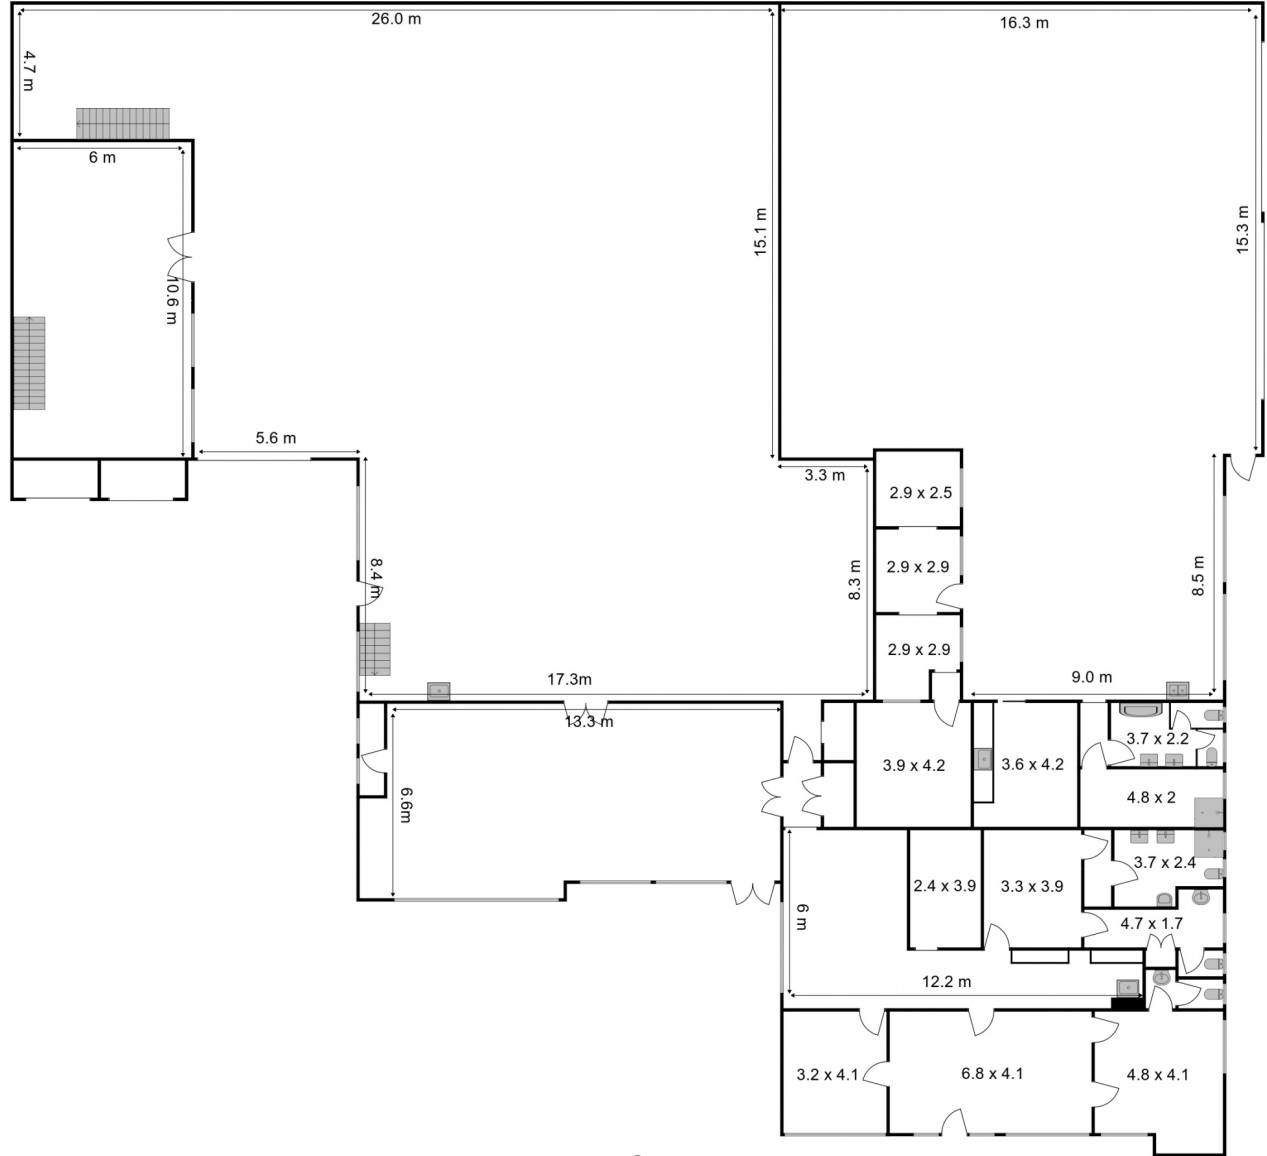

**Mezzanine Level**

**Street Level**

**Site Plan**

**10 Ayrshire Crescent,  
Sandgate**

Measurements are approximate and are to be used as a guide only