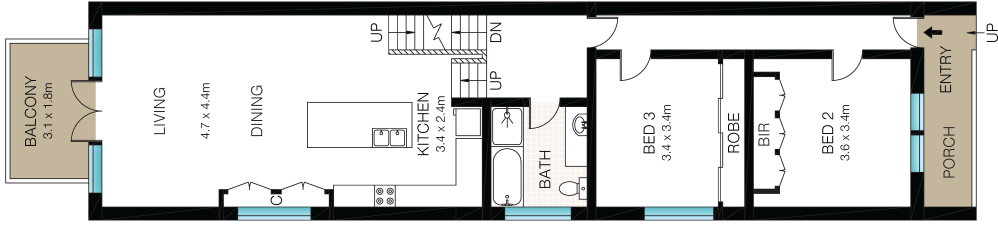

INT: 186m<sup>2</sup>  
EXT: 160m<sup>2</sup>

SITE PLAN (NOT TO SCALE)

GROUND FLOOR

LOWER GROUND FLOOR

FIRST FLOOR

This Floor Plan was prepared by WWW.CRYINGOUTLOUD.COM.AU for illustration purposes only. This document does not constitute any part of an offer or contract. Dimensions are approximate only. Copyright © 2022 Crying Out Loud. All Rights Reserved.