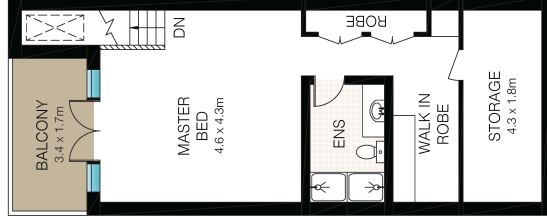

INT: 186m<sup>2</sup>  
EXT: 160m<sup>2</sup>

SITE PLAN (NOT TO SCALE)

GROUND FLOOR

LOWER GROUND FLOOR

FIRST FLOOR

This Floor Plan was prepared by WWW.CRYINGOUTLOUD.COM.AU for illustration purposes only. This document does not constitute any part of an offer or contract. Dimensions are approximate only. Copyright © 2022 Crying Out Loud. All Rights Reserved.