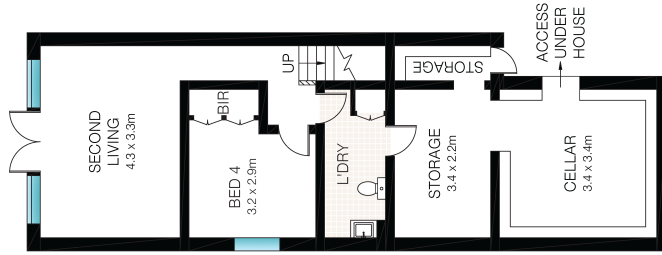

INT: 186m<sup>2</sup>  
EXT: 160m<sup>2</sup>

SITE PLAN (NOT TO SCALE)

GROUND FLOOR

LOWER GROUND FLOOR

FIRST FLOOR

This Floor Plan was prepared by WWW.CRYINGOUTLOUD.COM.AU for illustration purposes only. This document does not constitute any part of an offer or contract. Dimensions are approximate only. Copyright © 2022 Crying Out Loud. All Rights Reserved.