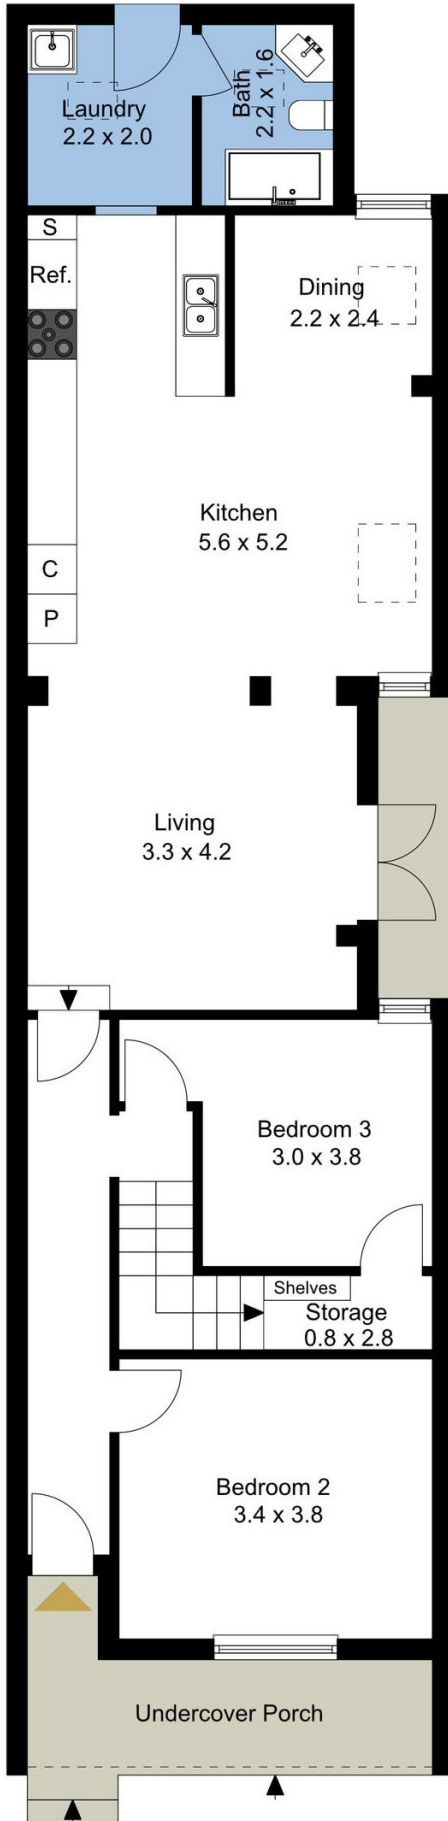

Internal Living Area: 140 sqm
 External Living: 14 sqm
 Total Living Area: 154 sqm

31 Durham St, Stanmore