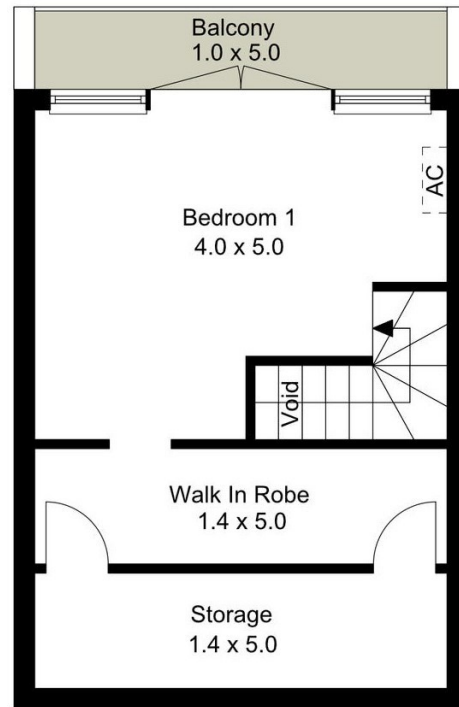

Internal Living Area: 140 sqm
 External Living: 14 sqm
 Total Living Area: 154 sqm

31 Durham St, Stanmore