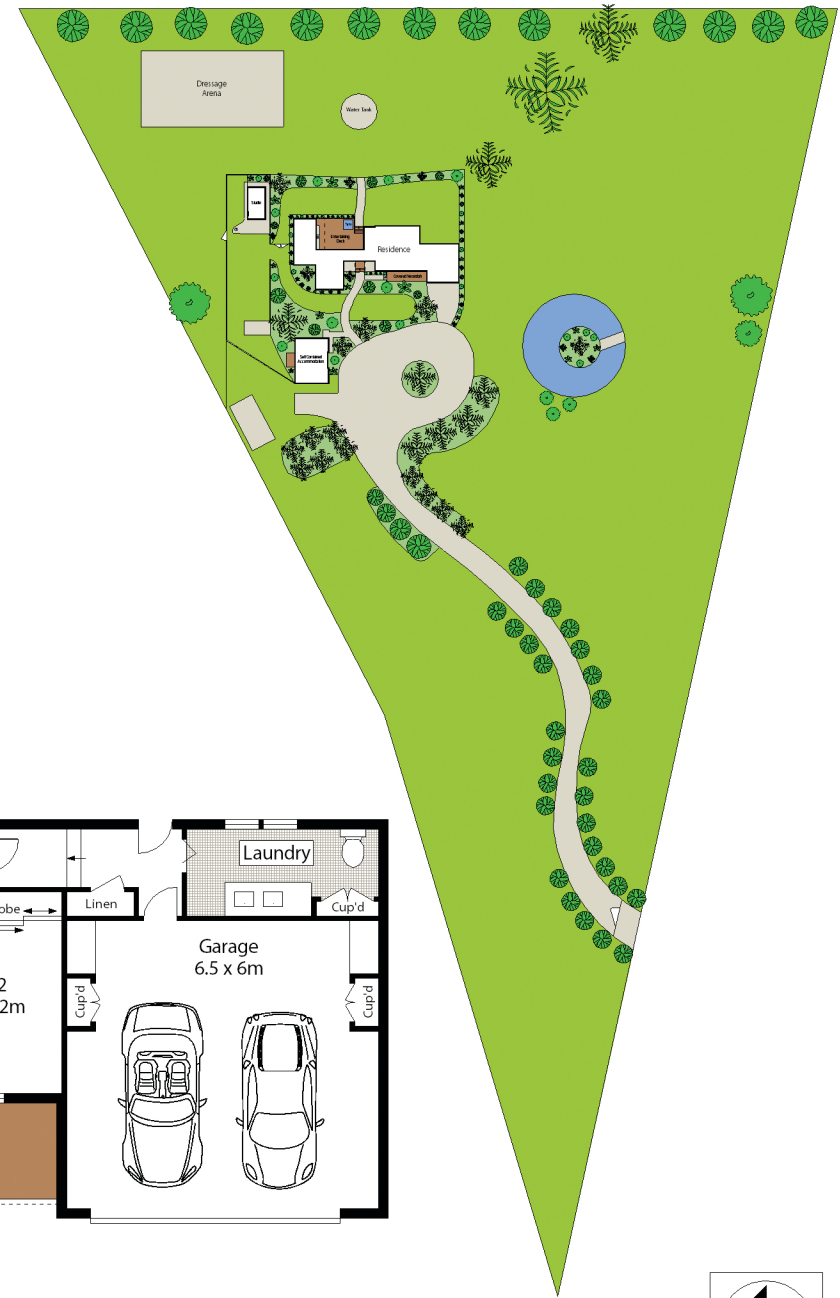

TOTAL INTERNAL AREA :- 326 SQM

Scale in metres. Indicative only. Dimensions are approximate. All information contained herein is gathered from sources we believe to be reliable. However we cannot guarantee its accuracy and interested persons should rely on their own enquiries.

7790 Illawarra Highway, Sutton Forest

**SITE PLAN
(NOT TO SCALE)**

jacksonwall