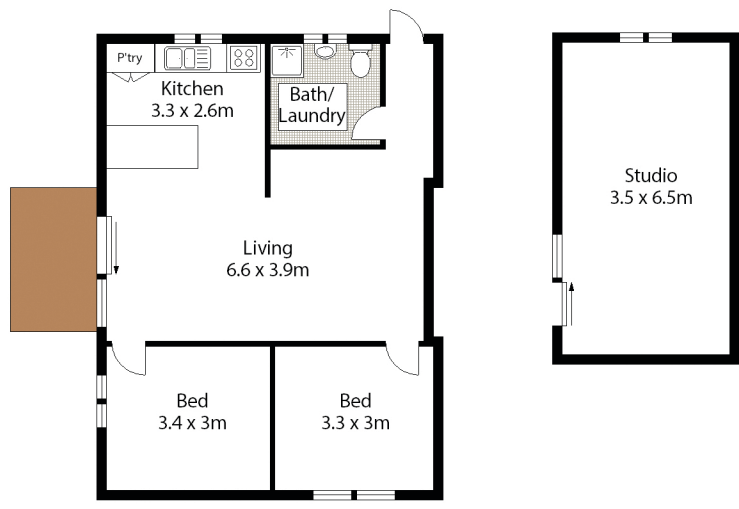

**SITE PLAN
(NOT TO SCALE)**

jacksonwall